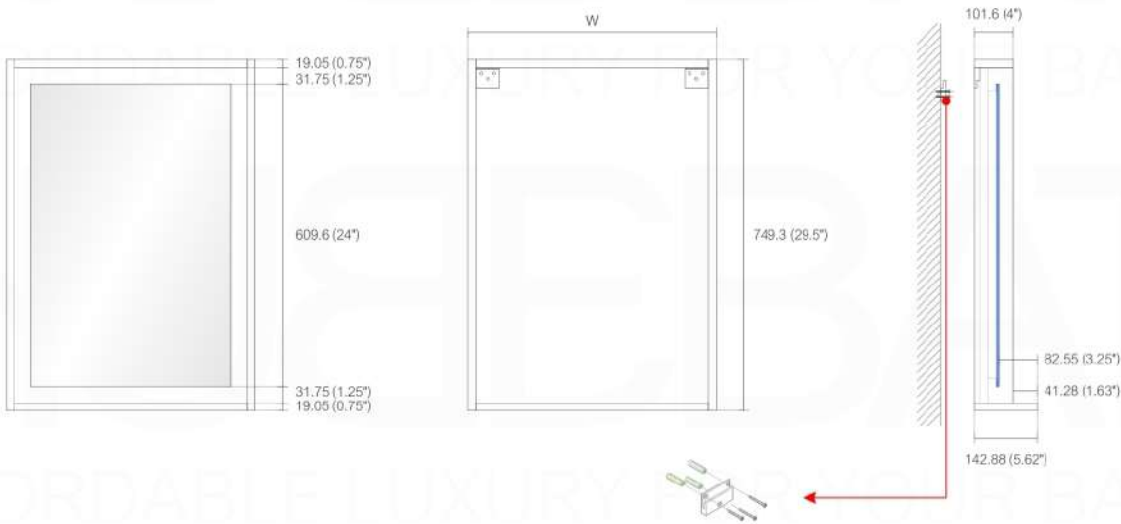

BOSCO MIRROR W/ SHELVE

- . Align and level mounting clips according to horizontally reinforced studs and desired Mirror height.
- . Install mounting Clips to the wall.
- . Carefully lift the Mirror and mount onto the mounting clips.

SKU	Dimensions:	width	depth	height	Dimensions:	width	depth	height
KB24-M	inches	23.6"	5.62"	29.5"	mm	600	142.88	749.3
KB30-M		28.7"	5.62"	29.5"		730	142.88	749.3
KB36-M		34.65"	5.62"	29.5"		880	142.88	749.3
KB48-M		47.48"	5.62"	29.5"		1206	142.88	749.3
KB60D-M		58.27"	5.62"	29.5"		1480	142.88	749.3
KB70-M		72.5"	5.62"	29.5"		1842	142.88	749.3
KB80-M		80.5"	5.62"	29.5"		2045	142.88	749.3

NOTE: DIMENSIONS AND TECHNICAL DETAILS ARE SUBJECT TO CHANGE WITHOUT NOTICE